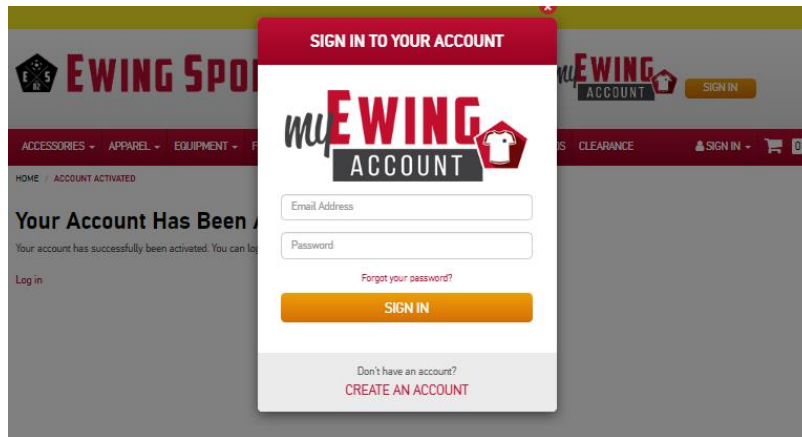

You'll get a pop up to sign into your account with your email and newly created password

Once signed in, you'll be able to see the Player Gear to order the uniform

SHOP PLAYER GEAR

#12
Palmyra Riverton Soccer Club
Mandatory Kit 2020-22

- PRSC Nike Park VII Jersey (Red)
- PRSC Nike Park VII Jersey (Black)
- PRSC Nike League Knit II Short (Black)
- PRSC Nike Classic II Sock (Black)

+ ADD A PLAYER

SHOP FANWEAR

Palmyra Riverton Soccer Club

+ ADD A CLUB

SHOP CATEGORY +

SHOP BRANDS +

PRSC Palmyra Riverton Soccer Club

SHOPPING FOR TEAM #12

REFINE BY TYPE: All

Item	Type	Price
Palmyra Riverton Soccer Club Mandatory Kit 2020-22	MANDATORY	$64.50
PRSC Nike Park VII Jersey (Red)	MANDATORY	$20.00
PRSC Nike Park VII Jersey (Black)	MANDATORY	$20.00
PRSC Nike League Knit II Short (Black)	MANDATORY	$16.50
PRSC Nike Classic II Sock (Black)	MANDATORY	$8.00
PRSC Nike Academy Pro Drill Top (Black/Anthracite)	OPTIONAL	$45.00
PRSC Nike Academy Pro Pant (Anthracite/Black)	OPTIONAL	$37.50
PRSC Nike Academy Team Backpack (Black)	OPTIONAL	$45.00
PRSC Nike Park IV GK Jersey (Volt)	OPTIONAL	$37.00